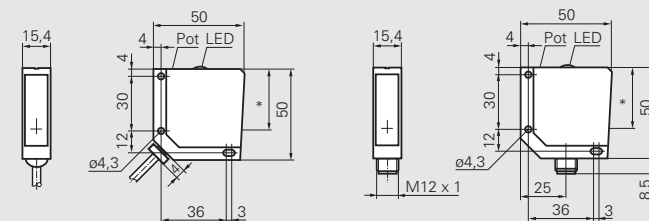

* emitter axis 34,5 mm

VYDAS INTERNATIONAL MARKETING
Swan House PBC Lynchborough Rd
Passfield Hampshire GU30 7SB UK

Tel: 44 (0)1428 751822 Fax: 44 (0)1428 751833
Email: info@vydas.co.uk Web: www.vydas.co.uk