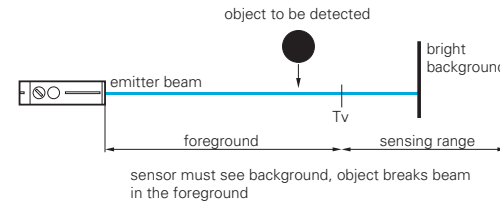

- High repeatability
- Laser spot < 0,1 mm
- Ideal for dull, frosted and shiny surfaces
- Sensing distance can be adjusted continuously
- Alignment aid / soiled lens indicator (LED)

Series 16

Tv adjustable up to 200 mm

Foreground suppression

Visible red light

Metal housing

CAUTION
LASER RADIATION
DO NOT STARE INTO BEAM
LASERDIODE
Wavelength: 635 - 680 nm
Max. Output: 1 mW
Class 2 LASER Product

IEC 825-1/1996
21CFR 1040.10

connection diagram

(*) alarm output where applicable

output state

working principle

connectors

ES 14		
ES 24		
ESW 33AH0200	4 pin	2 m PUR halogen-free
ESG 34AH0200	4 pin	2 m PUR halogen-free

accessories

mounting bracket	113917
lens cleaning	
air nozzle bracket	116407