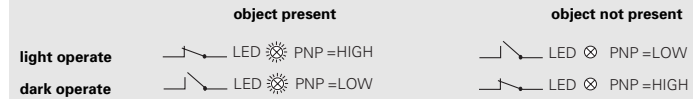

output state