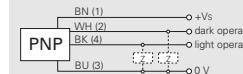

connection diagram

(*) alarm output where applicable